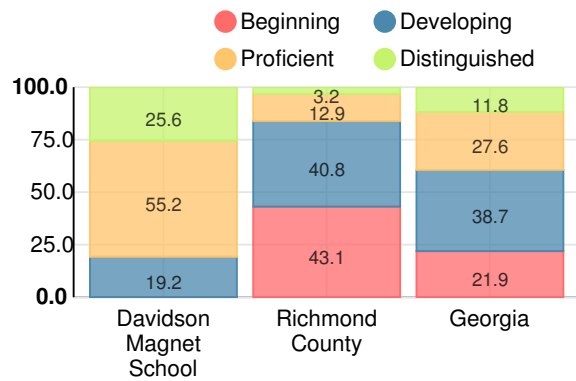

Financial Efficiency Star Rating

Per Pupil Expenditures

Race/Ethnicity

Economically Disadvantaged (ED)

Students with Disability (SWD)

English Language Learners (ELL)

Middle School

CCRPI Score

Davidson Magnet School

Indicator	2019
Content Mastery	100.0
Progress	89.7
Closing Gaps	100.0
Readiness	97.8
CCRPI Score	96.0

English

Percent of students scoring in each performance level on 2019 Georgia Milestones for middle school grades

Mathematics

Percent of students scoring in each performance level on 2019 Georgia Milestones for middle school grades

Science

Percent of students scoring in each performance level on 2019 Georgia Milestones for middle school grades

Social Studies

Percent of students scoring in each performance level on 2019 Georgia Milestones for middle school grades

Reading at or above the Grade Level Target (8th Grade)

Percent of students in grade 8 achieving Lexile measure greater than 1097