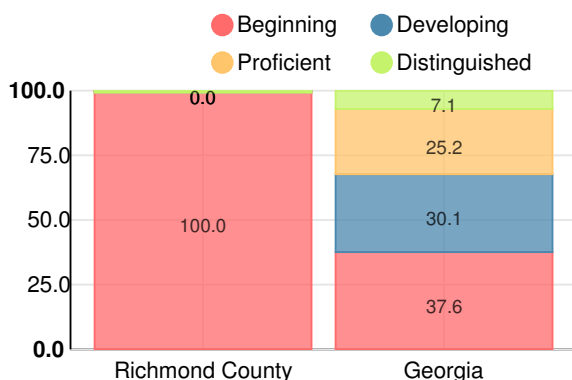

Financial Efficiency Star Rating

Per Pupil Expenditures

Race/Ethnicity

Economically Disadvantaged (ED)

Students with Disability (SWD)

English Language Learners (ELL)

Middle School

CCRPI Score

Davidson Magnet School

Indicator	2019
Content Mastery	100.0
Progress	89.7
Closing Gaps	100.0
Readiness	97.8
CCRPI Score	96.0

English

Percent of students scoring in each performance level on 2019 Georgia Milestones for middle school grades

Mathematics

Percent of students scoring in each performance level on 2019 Georgia Milestones for middle school grades

Science

Percent of students scoring in each performance level on 2019 Georgia Milestones for middle school grades