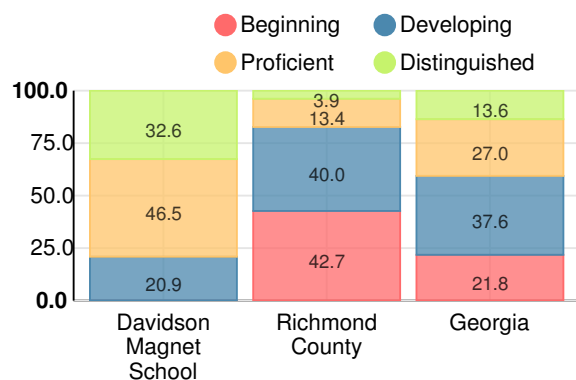

Davidson Magnet School

Indicator	2019
Content Mastery	100.0
Progress	89.7
Closing Gaps	100.0
Readiness	97.8
CCRPI Score	96.0

English

Percent of students scoring in each performance level on 2019 Georgia Milestones for middle school grades

Mathematics

Percent of students scoring in each performance level on 2019 Georgia Milestones for middle school grades

Science

Percent of students scoring in each performance level on 2019 Georgia Milestones for middle school grades

Social Studies

Percent of students scoring in each performance level on 2019 Georgia Milestones for middle school grades

Reading at or above the Grade Level Target (8th Grade)

Percent of students in grade 8 achieving Lexile measure greater than 1097

High School

CCRPI Score

Davidson Magnet School

Indicator	2019
Content Mastery	99.1
Progress	82.2
Closing Gaps	100.0
Readiness	97.9
Graduation Rate	100.0
CCRPI Score	94.1

American Literature & Composition

Percent of students scoring in each performance level on 2019 Georgia Milestones