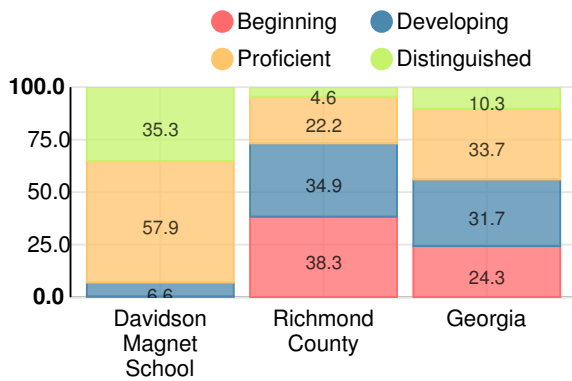

Performance Snapshot

- Davidson Magnet School's **overall performance is higher than 97% of schools in the state** and is higher than its district.
- Its middle school students' **academic growth is higher than 79% of middle schools in the state** and higher than its district.
- Its high school students' **academic growth is higher than 53% of high schools in the state** and higher than its district.
- **99.2% of its 8th grade students are reading at or above the grade level target.**
- **Its four-year graduation rate is 100.0%**, which is **higher than 99% of high schools in the state** and higher than its district.
- **94.5% of graduates are college and career ready.**

School Wide

A95

Year	Davidson Magnet School
2019	A
2018	A
2017	A
2016	A
2015	A

Grade conversion	
A	90 - 100
B	80 - 89.9
C	70 - 79.9
D	60 - 69.9
F	0 - 59.9

CCRPI Single Score

Student Mobility Rate

0.8%

School Climate Star Rating

Financial Efficiency Star Rating

Per Pupil Expenditures

Race/Ethnicity

Economically Disadvantaged (ED)

Students with Disability (SWD)

English Language Learners (ELL)

Middle School

CCRPI Score

Davidson Magnet School

Indicator	2019
Content Mastery	100.0
Progress	89.7
Closing Gaps	100.0
Readiness	97.8
CCRPI Score	96.0

English

Percent of students scoring in each performance level on 2019 Georgia Milestones for middle school grades