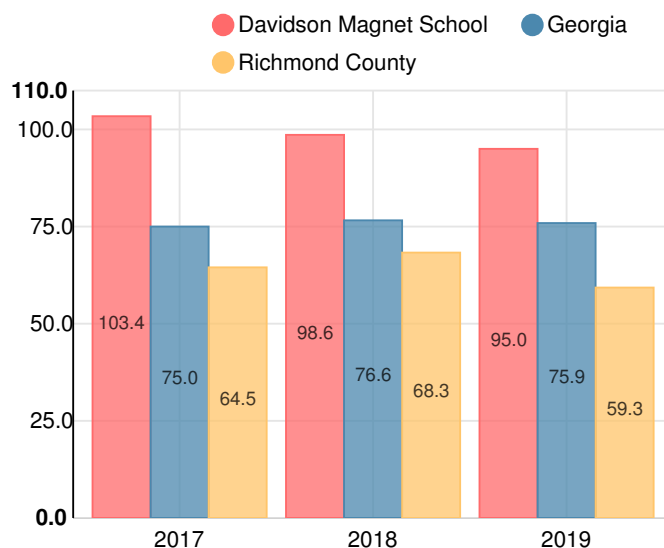

Davidson Magnet School

 615 12th Street, Augusta, GA 30901

 (706)823-6924

 Grades: 6-12

 Enrollment: 826 students

 Highest Performing (Gold)

Note: For information on educator qualifications and other federal reporting requirements, [click here](#). Discipline data are available in the [K-12 Student Discipline Dashboard](#).

Performance Snapshot

- Davidson Magnet School's **overall performance is higher than 97% of schools in the state** and is higher than its district.
- Its middle school students' **academic growth is higher than 79% of middle schools in the state** and higher than its district.
- Its high school students' **academic growth is higher than 53% of high schools in the state** and higher than its district.
- **99.2% of its 8th grade students are reading at or above the grade level target.**
- **Its four-year graduation rate is 100.0%**, which is **higher than 99% of high schools in the state** and higher than its district.
- **94.5% of graduates are college and career ready.**

School Wide

A95

Year	Davidson Magnet School
2019	A
2018	A
2017	A
2016	A
2015	A

Grade conversion	
A	90 - 100
B	80 - 89.9
C	70 - 79.9
D	60 - 69.9
F	0 - 59.9

CCRPI Single Score

Student Mobility Rate

0.8%

School Climate Star Rating