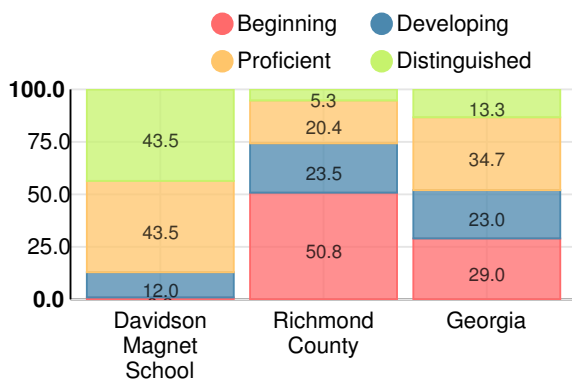

Mathematics

Percent of students scoring in each performance level on 2019 Georgia Milestones for middle school grades

Science

Percent of students scoring in each performance level on 2019 Georgia Milestones for middle school grades

Social Studies

Percent of students scoring in each performance level on 2019 Georgia Milestones for middle school grades

Reading at or above the Grade Level Target (8th Grade)

Percent of students in grade 8 achieving Lexile measure greater than 1097

High School

CCRPI Score

Davidson Magnet School

Indicator	2019
Content Mastery	99.1
Progress	82.2
Closing Gaps	100.0
Readiness	97.9
Graduation Rate	100.0
CCRPI Score	94.1

American Literature & Composition

Percent of students scoring in each performance level on 2019 Georgia Milestones

Coordinate Algebra/Algebra I

Percent of students scoring in each performance level on 2019 Georgia Milestones

Biology

Percent of students scoring in each performance level on 2019 Georgia Milestones

US History