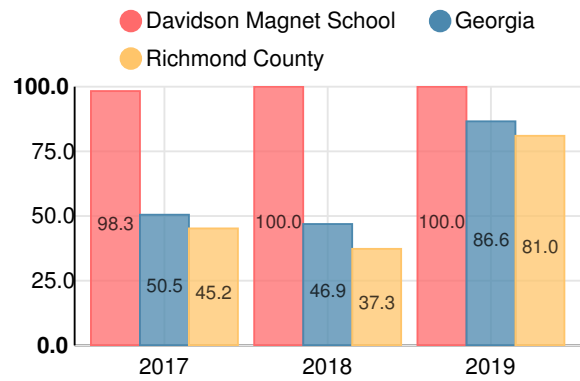

Performance Snapshot

- Davidson Magnet School's **overall performance is higher than 97% of schools in the state** and is higher than its district.
- Its middle school students' **academic growth is higher than 79% of middle schools in the state** and higher than its district.
- Its high school students' **academic growth is higher than 53% of high schools in the state** and higher than its district.
- **99.2% of its 8th grade students are reading at or above the grade level target.**
- **Its four-year graduation rate is 100.0%**, which is **higher than 99% of high schools in the state** and higher than its district.
- **94.5% of graduates are college and career ready.**

Coordinate Algebra/Algebra I

Percent of students scoring in each performance level on 2019 Georgia Milestones

Biology

Percent of students scoring in each performance level on 2019 Georgia Milestones

US History

Percent of students scoring in each performance level on 2019 Georgia Milestones

College & Career Readiness

Percent of 12th grade students who are college and career ready

Accelerated Course Taking

Percent of high school graduates earning high school credit for accelerated enrollment