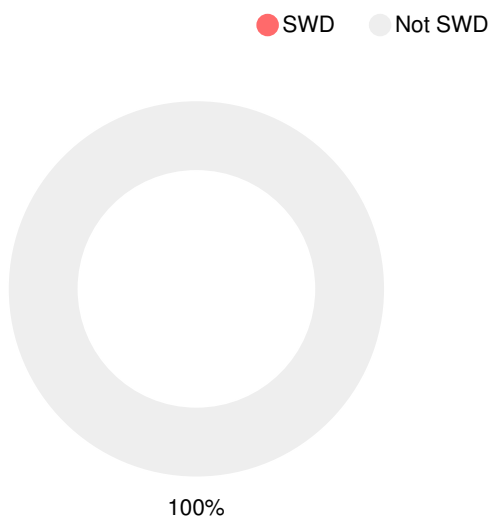

Financial Efficiency Star Rating

Per Pupil Expenditures

Race/Ethnicity

Economically Disadvantaged (ED)

Students with Disability (SWD)

English Language Learners (ELL)

Middle School

CCRPI Score

Davidson Magnet School

Indicator	2019
Content Mastery	100.0
Progress	89.7
Closing Gaps	100.0
Readiness	97.8
CCRPI Score	96.0

English

Percent of students scoring in each performance level on 2019 Georgia Milestones for middle school grades