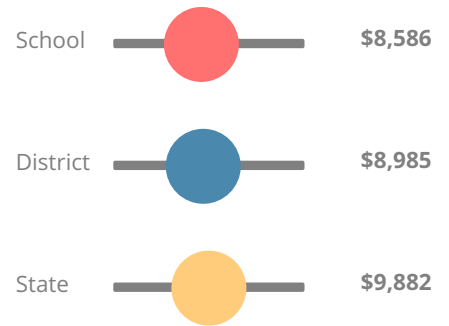

Student Mobility Rate

0.8%

School Climate Star Rating

Financial Efficiency Star Rating

Per Pupil Expenditures