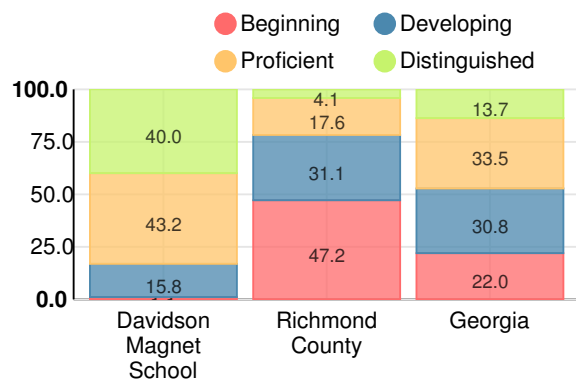

High School

CCRPI Score

Davidson Magnet School

Indicator	2019
Content Mastery	99.1
Progress	82.2
Closing Gaps	100.0
Readiness	97.9
Graduation Rate	100.0
CCRPI Score	94.1

American Literature & Composition

Percent of students scoring in each performance level on 2019 Georgia Milestones

Coordinate Algebra/Algebra I

Percent of students scoring in each performance level on 2019 Georgia Milestones

Biology

Percent of students scoring in each performance level on 2019 Georgia Milestones

US History

Percent of students scoring in each performance level on 2019 Georgia Milestones

College & Career Readiness

Percent of 12th grade students who are college and career ready

Accelerated Course Taking

Percent of high school graduates earning high school credit for accelerated enrollment